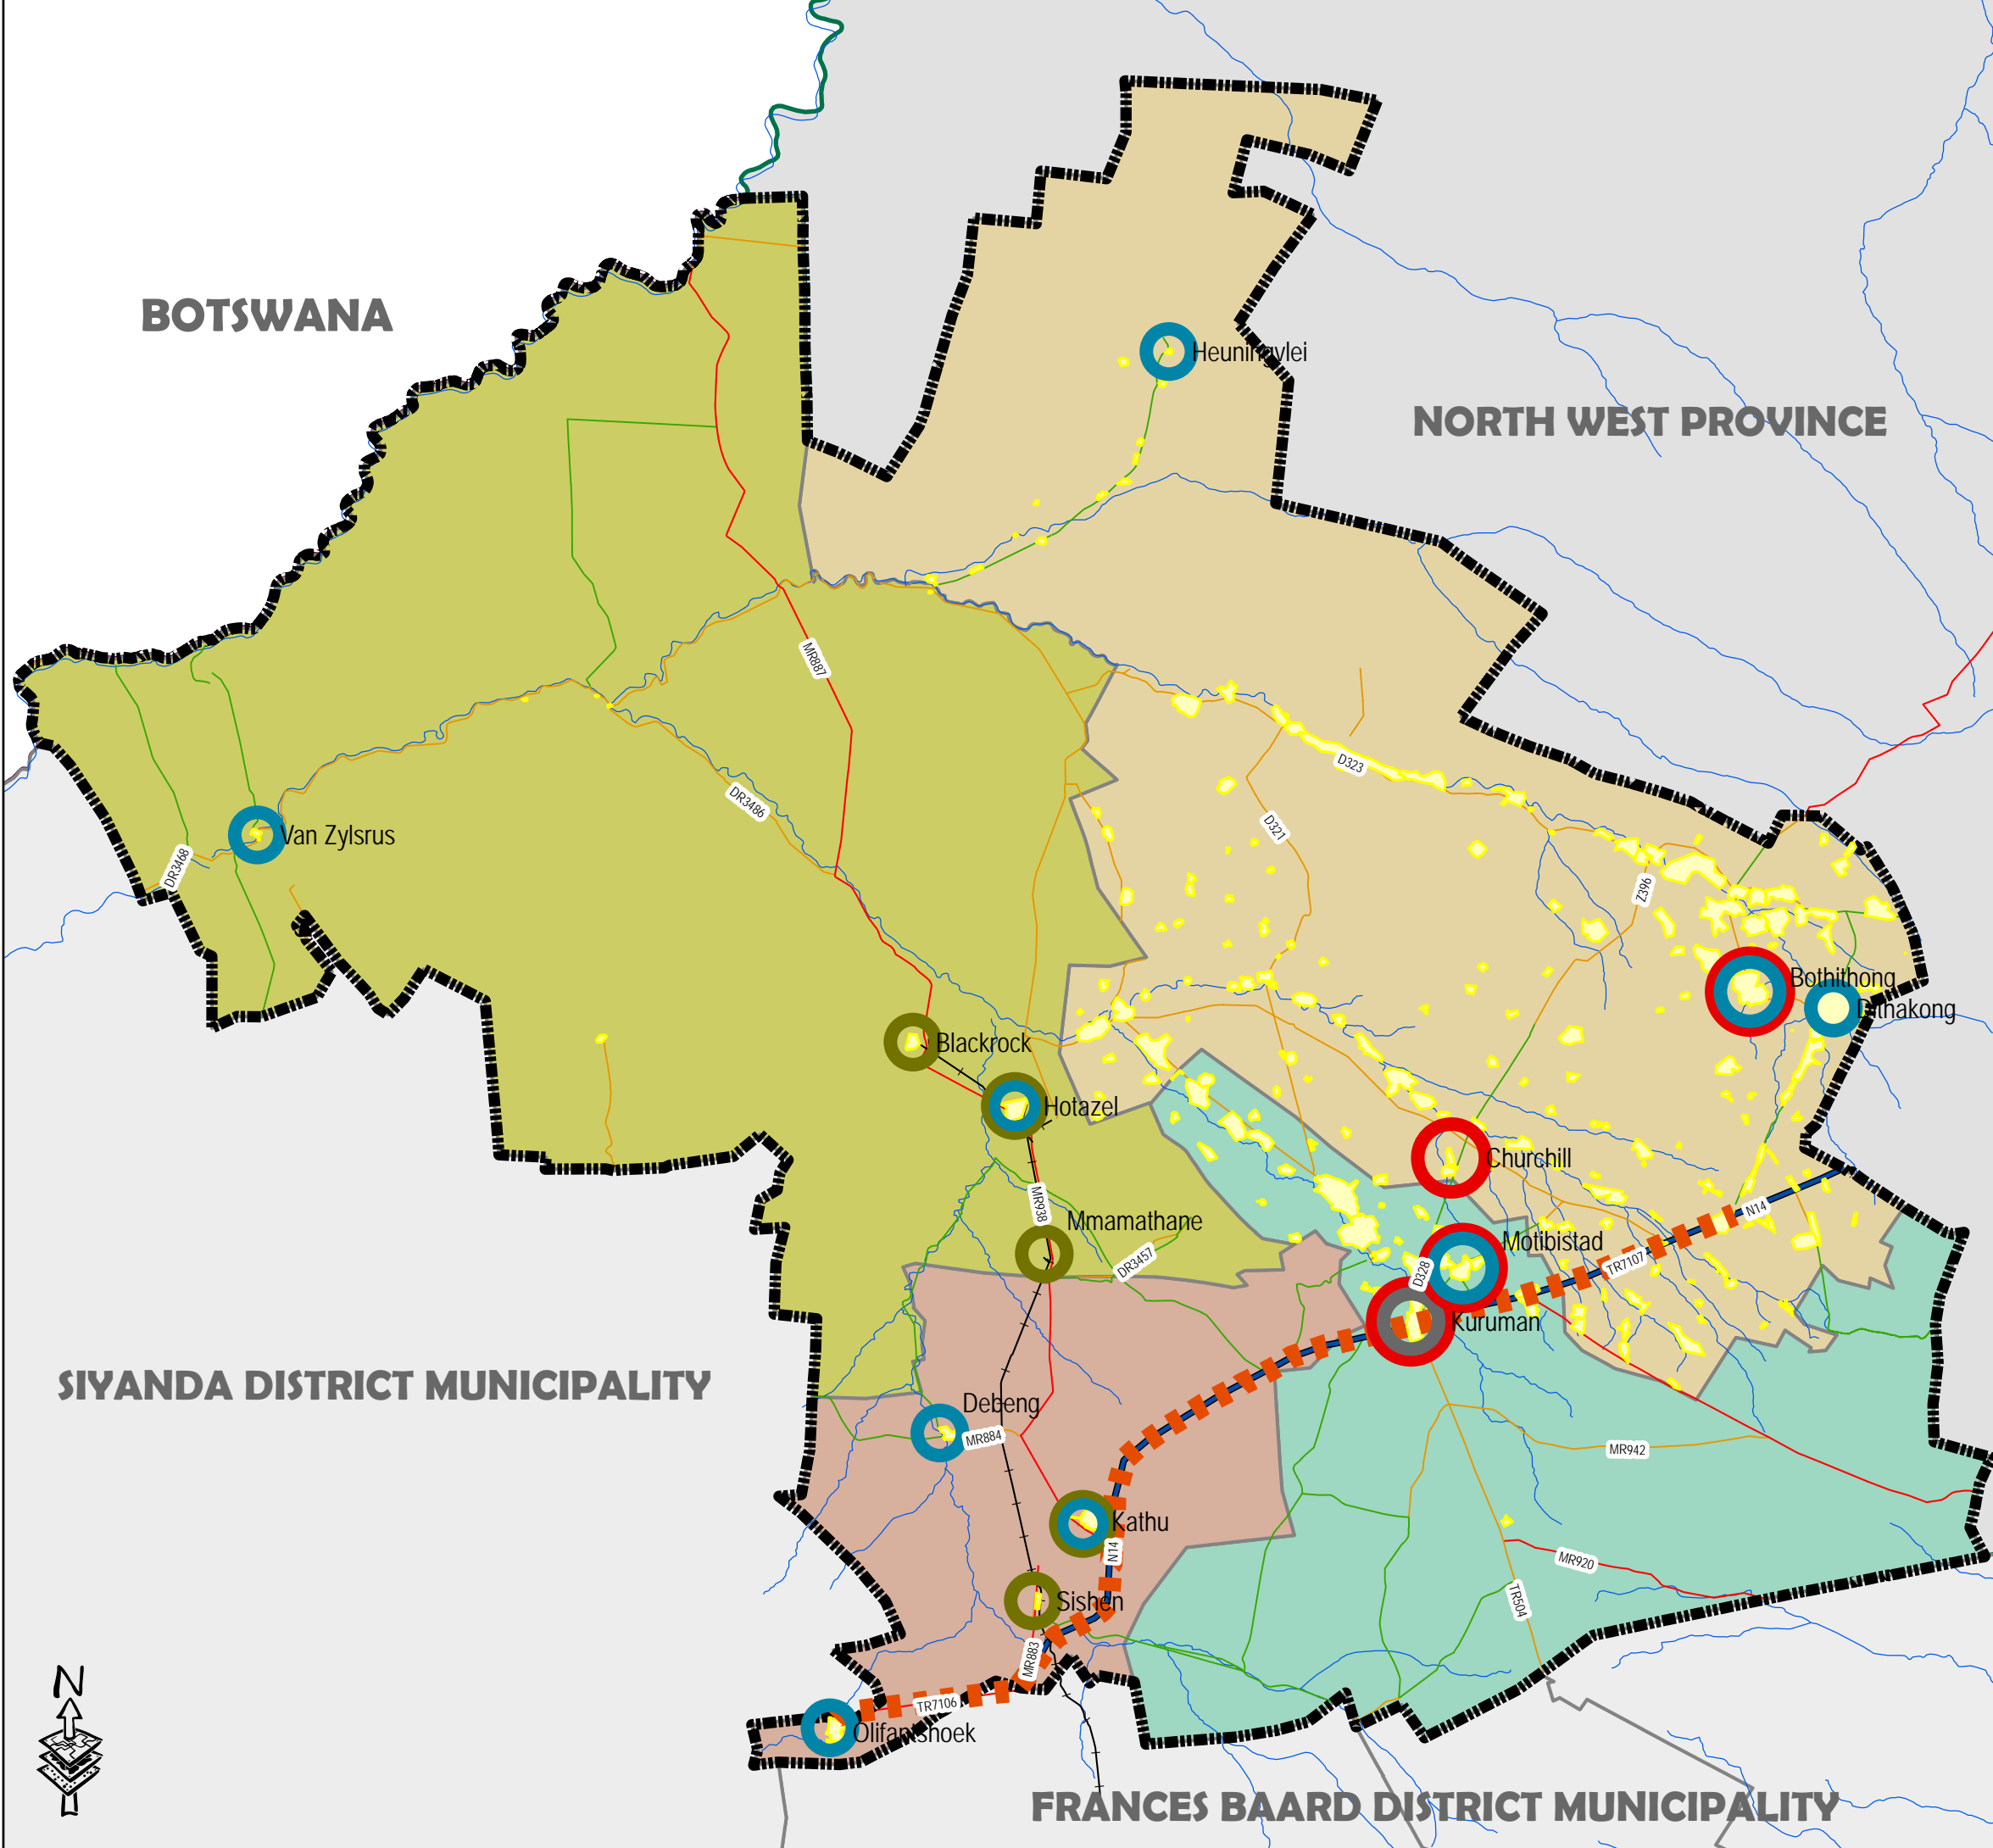

KGALAGADI DISTRICT MUNICIPALITY

SPATIAL DEVELOPMENT FRAMEWORK 2006/7

MAP E.2: DEVELOPMENT CENTRES, NODES & CORRIDORS

- Kgalagadi District Municipality
- Local Municipalities:**
 - Ga-Segonyana Local Municipality
 - Gamagara Local Municipality
 - Kgalagadi DMA
 - Moshaweng Local Municipality
 - Towns/Villages

- Nodes & Centres:**
 - Administration & Services Centre
 - Administration Node
 - Administration & Commercial Centre
 - Mining Centre
 - Service & Mining Centre
 - Service Node

- Development Corridor
- Transport:**
 - National Roads
 - Main Roads
 - Secondary Roads
 - District Roads
 - Railways
- Rivers:**
 - Dams
 - Rivers